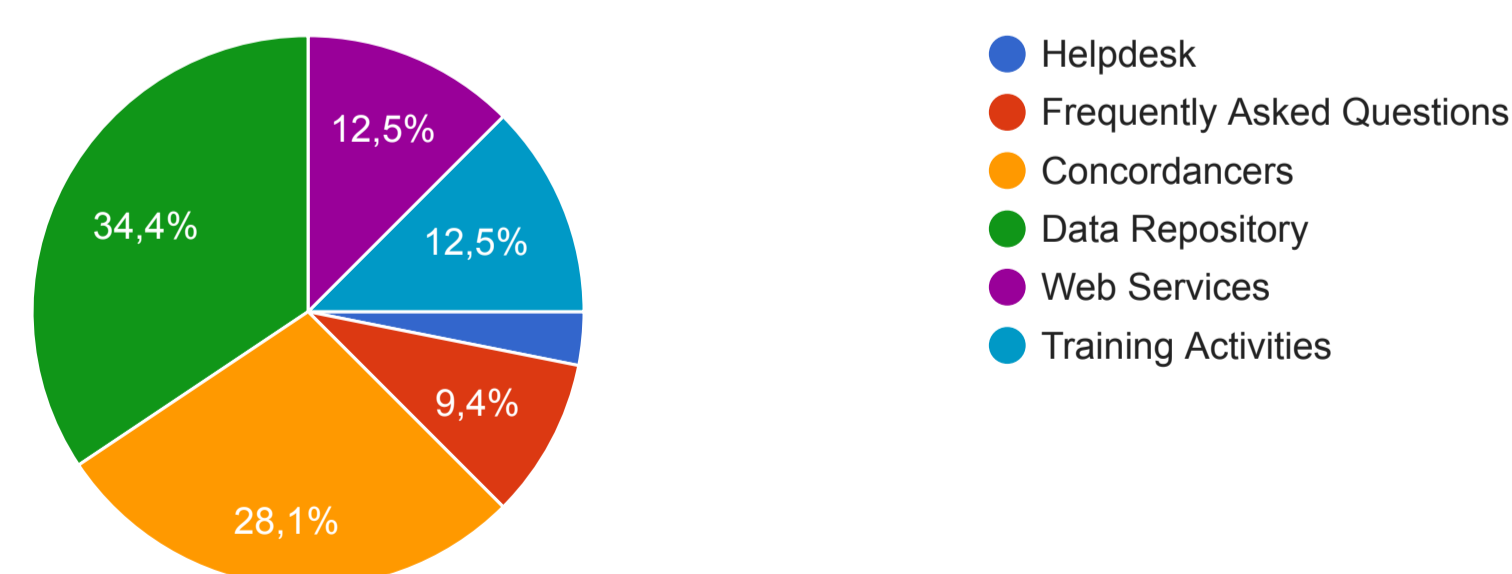

Which of the current features of the CLASSLA knowledge centre do you consider to be MOST useful for THE LINGUISTIC COMMUNITY (single choice)?

32 odgovora