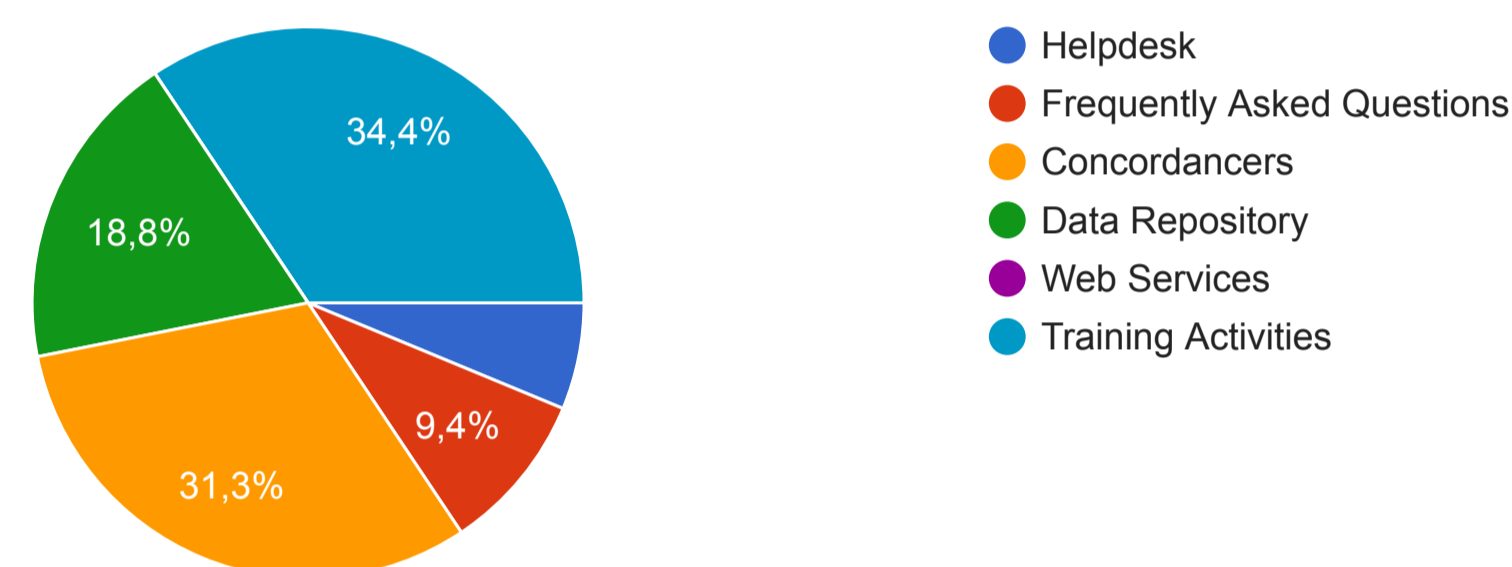

Which of the current features of the CLASSLA knowledge centre do you consider to be MOST useful for YOU (single choice)?

32 odgovora