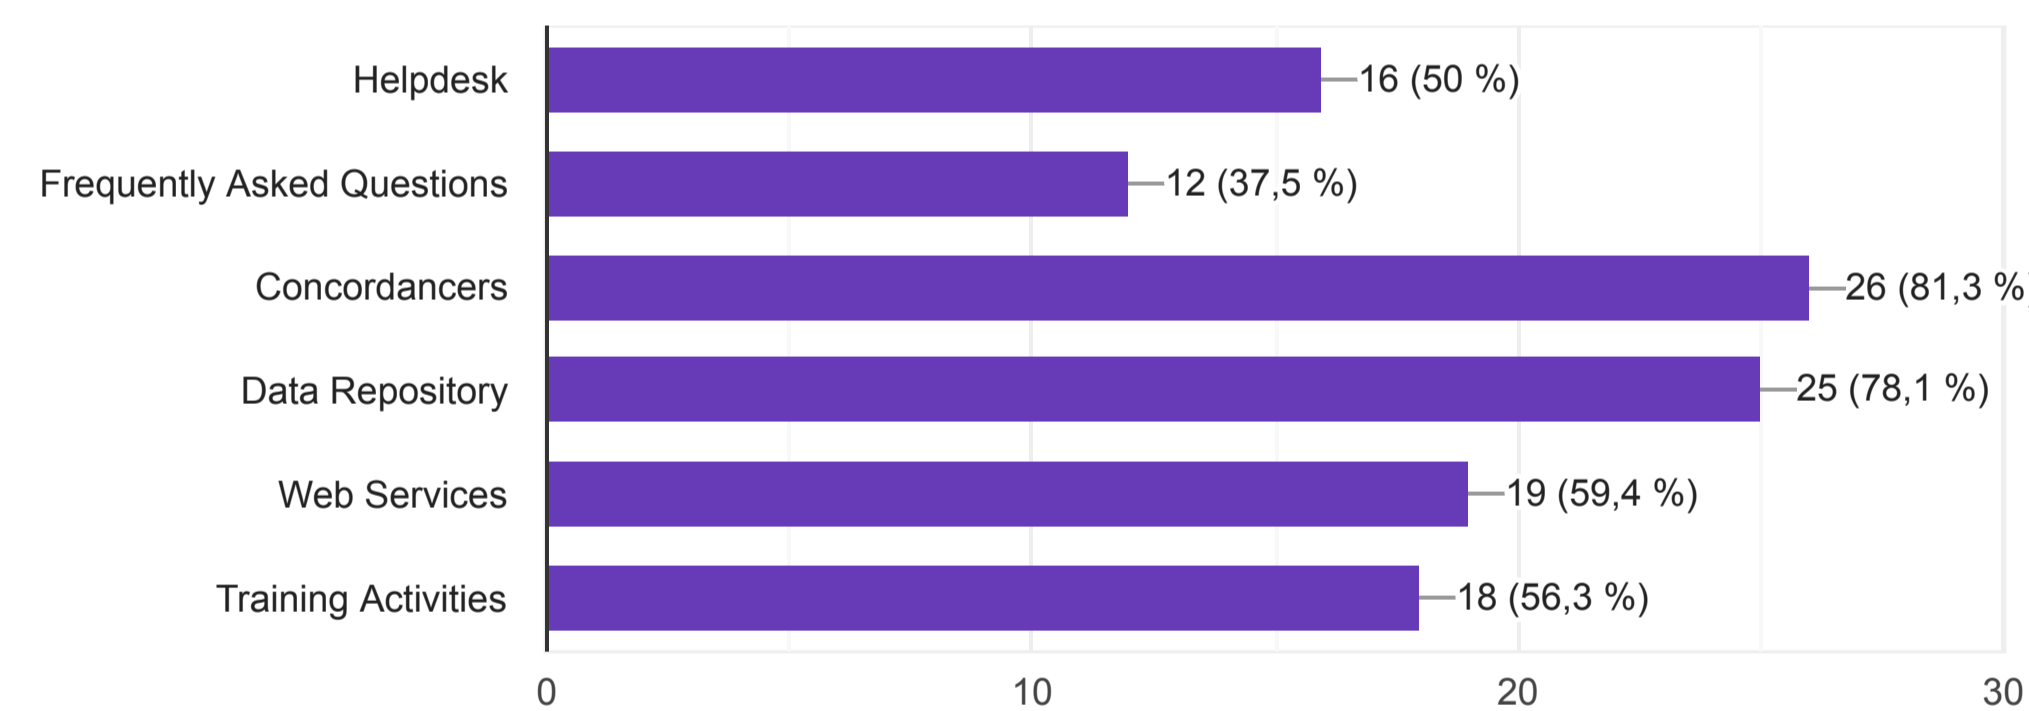

Which of the current features of the CLASSLA knowledge centre do you consider to be useful for THE LINGUISTIC COMMUNITY in GENERAL (multiple choice, but do not select more than 4)?

32 odgovora